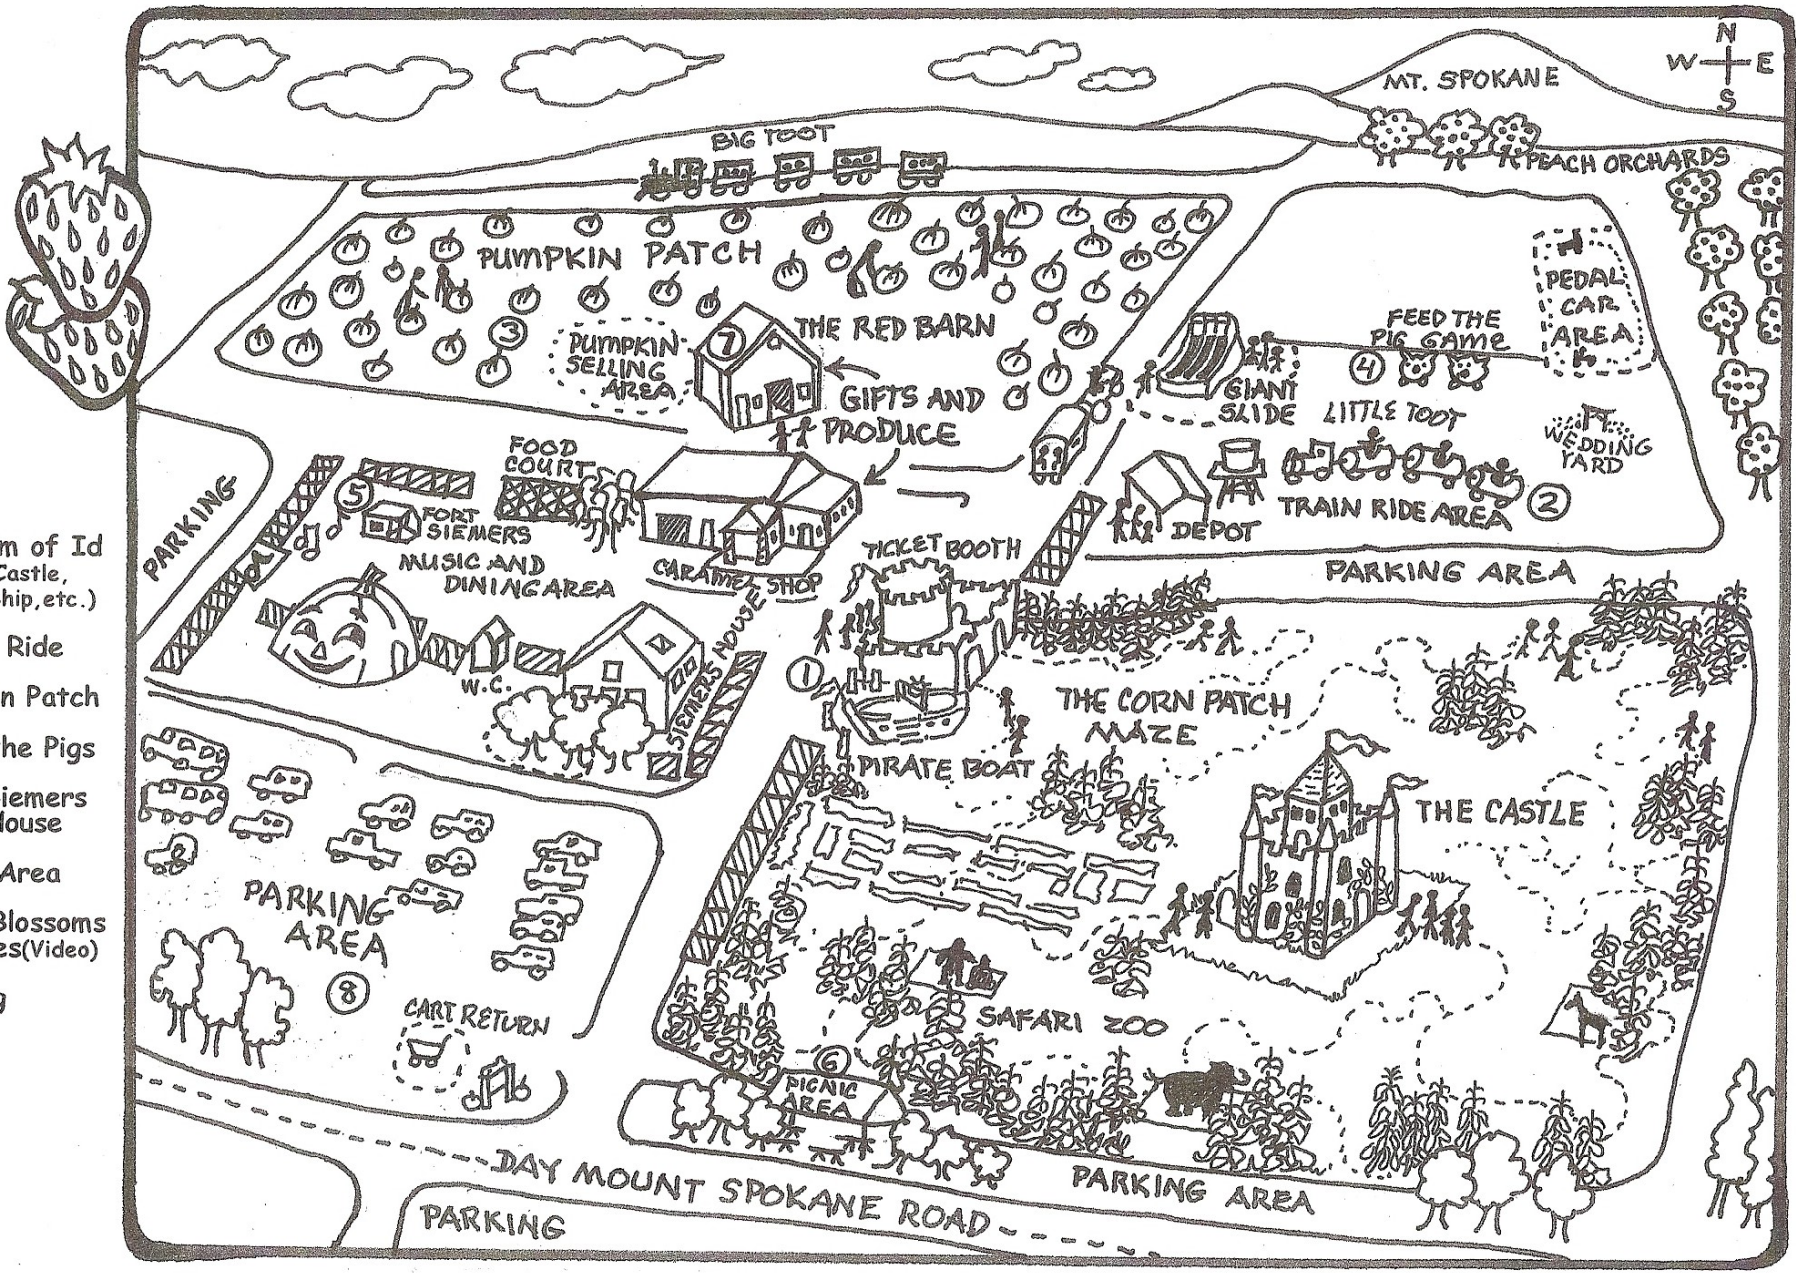

Siemers' Farm Map
Monday and Friday Farm Tours

- LEGEND:
1. Kingdom of Id (Maze, Castle, Pirate Ship, etc.)
 2. Train Ride
 3. Pumpkin Patch
 4. Feed the Pigs
 5. Fort Siemers Play House
 6. Picnic Area
 7. Bees+Blossoms = Apples (Video)
 8. Parking

CAN YOU FIND THE 8 NUMBERED ACTIVITY LOCATIONS ON THE MAP?